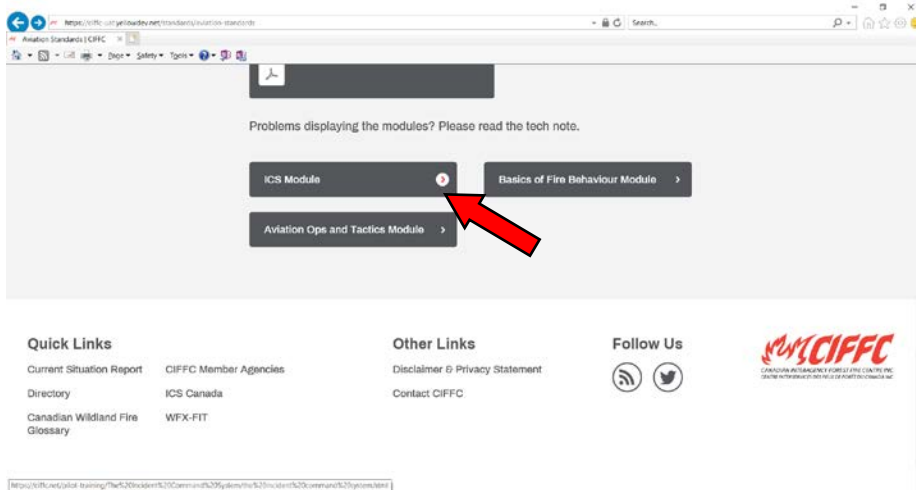

A few mouse clicks from now all will be fine. Using the Internet Explorer 11 browser...

1. Click on one of the module links.

2. With one of the module links clicked open, click on the gear cog icon located upper righthand corner of your screen